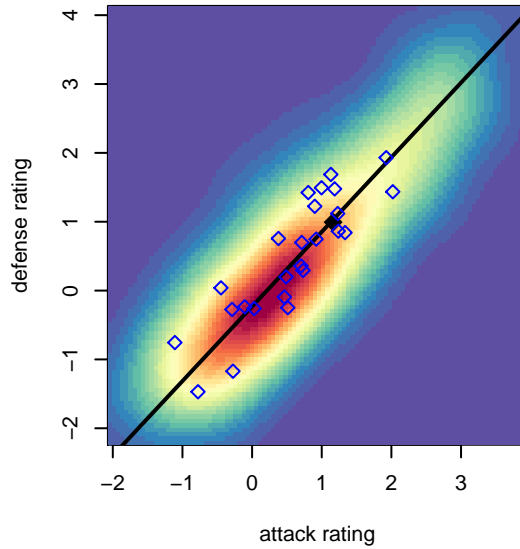

FWFC White G04

Federal Way FC
 Federal Way, WA
 G04 total strength=1111
 attack=3.2 defense=2.7
 fall league = RCL G04 Div 4
 spr league = Win RCL G04 Div 3

alt names used:
 FWFC G04 White
 FWFC G04 White (B)
 FWFC G04 White (B)
 FWFC G04 White (B)

Venues played:
 2016 RVS Classic GU13-14 Silver
 2016 Seattle United Cup GU13 Gold
 2016 Blast Off G2004 B
 2016 RCL G04 Div 4
 2016 Win RCL G04 Div 3
 2016 WYS Presidents Cup G04 Division 2

FWFC White G04
 Dots are actual minus expected GF (blue circles) and GA (red triangles).
 Blue line is smoothed change in attack strength. Red is smoothed change in defense strength.

**attack and defense variance (black dot)
relative to other teams
and top 10 in region**

**attack and defense rating
relative to others at age
and all opponents in last 13 months**

Performance relative to 13 month average