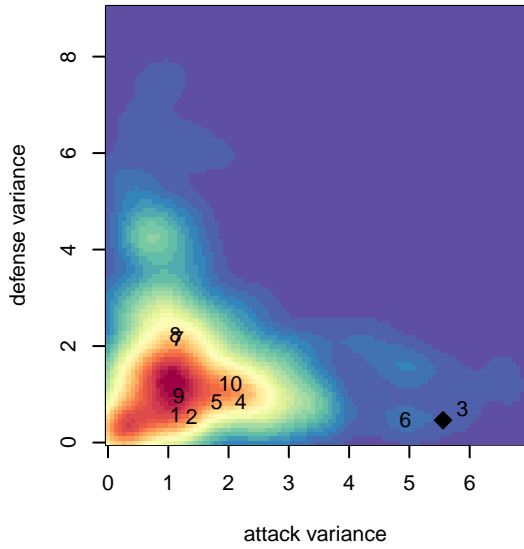

FWFC White G04

Federal Way FC
 Federal Way, WA
 G04 total strength=1111
 attack=3.2 defense=2.7
 fall league = RCL G04 Div 4
 spr league = Win RCL G04 Div 3

alt names used:
 FWFC G04 White
 FWFC G04 White (B)
 FWFC G04 White (B)
 FWFC G04 White (B)

Venues played:
 2016 RVS Classic GU13-14 Silver
 2016 Seattle United Cup GU13 Gold
 2016 Blast Off G2004 B
 2016 RCL G04 Div 4
 2016 Win RCL G04 Div 3
 2016 WYS Presidents Cup G04 Division 2

FWFC White G04
 Dots are actual minus expected GF (blue circles) and GA (red triangles).
 Blue line is smoothed change in attack strength. Red is smoothed change in defense strength.

**attack and defense variance (black dot)
relative to other teams
and top 10 in region**

**attack and defense rating
relative to others at age
and all opponents in last 13 months**

Performance relative to 13 month average