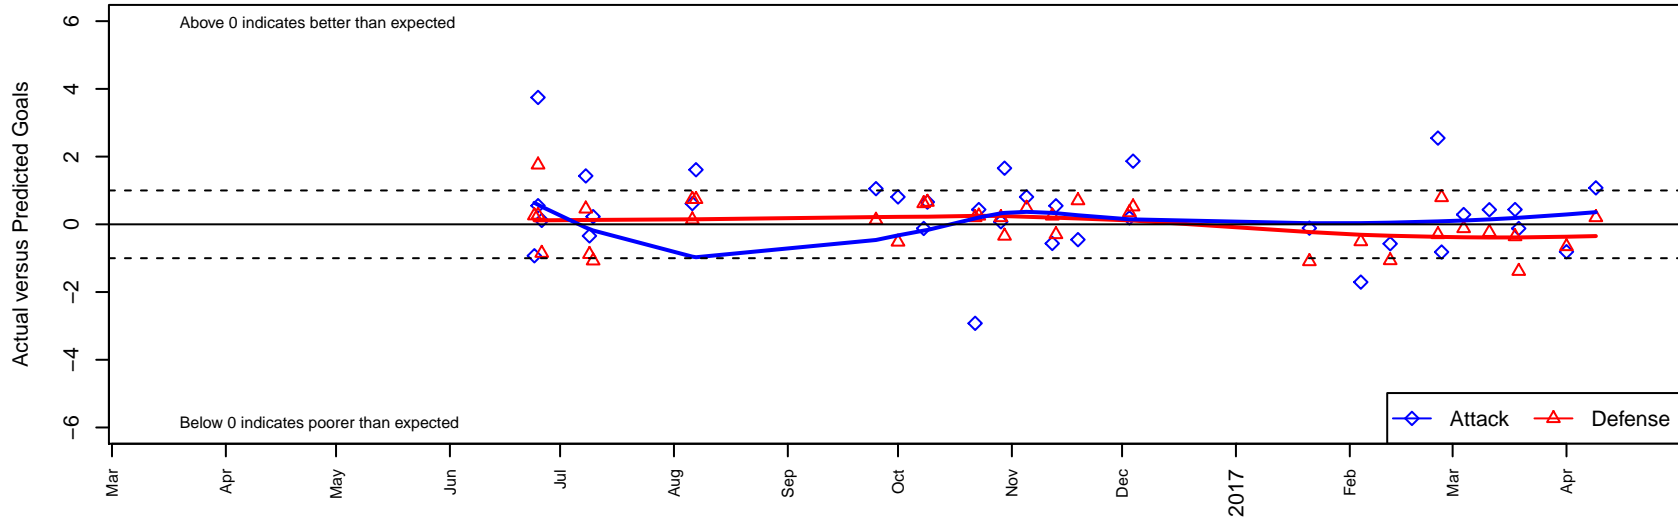

FWFC White G04

Federal Way FC
 Federal Way, WA
 G04 total strength=1111
 attack=3.2 defense=2.7
 fall league = RCL G04 Div 4
 spr league = Win RCL G04 Div 3

alt names used:
 FWFC G04 White
 FWFC G04 White (B)
 FWFC G04 White (B)
 FWFC G04 White (B)

Venues played:
 2016 RVS Classic GU13-14 Silver
 2016 Seattle United Cup GU13 Gold
 2016 Blast Off G2004 B
 2016 RCL G04 Div 4
 2016 Win RCL G04 Div 3
 2016 WYS Presidents Cup G04 Division 2

FWFC White G04
 Dots are actual minus expected GF (blue circles) and GA (red triangles).
 Blue line is smoothed change in attack strength. Red is smoothed change in defense strength.

**attack and defense variance (black dot)
relative to other teams
and top 10 in region**

**attack and defense rating
relative to others at age
and all opponents in last 13 months**

Performance relative to 13 month average