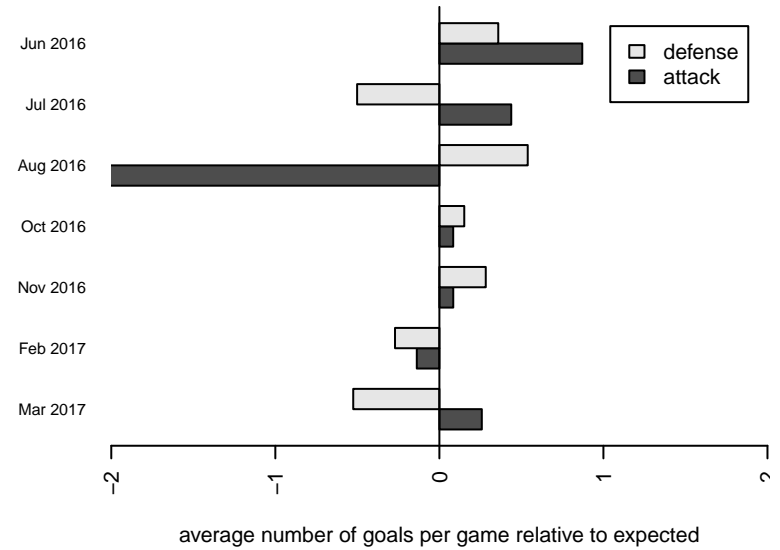

Performance relative to 13 month average