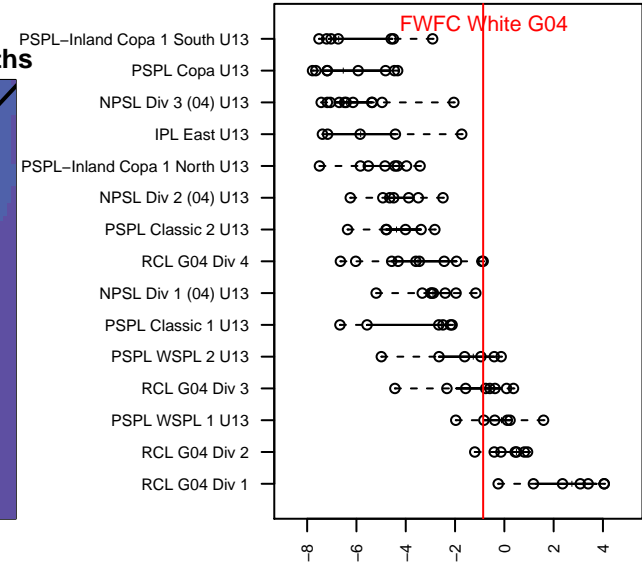

FWFC White G04

Federal Way FC
 Federal Way, WA
 G04 total strength=1111
 attack=3.2 defense=2.7
 fall league = RCL G04 Div 4
 spr league = Win RCL G04 Div 3

alt names used:
 FWFC G04 White
 FWFC G04 White (B)
 FWFC G04 White (B)
 FWFC G04 White (B)

Venues played:
 2016 RVS Classic GU13-14 Silver
 2016 Seattle United Cup GU13 Gold
 2016 Blast Off G2004 B
 2016 RCL G04 Div 4
 2016 Win RCL G04 Div 3
 2016 WYS Presidents Cup G04 Division 2

FWFC White G04
 Dots are actual minus expected GF (blue circles) and GA (red triangles).
 Blue line is smoothed change in attack strength. Red is smoothed change in defense strength.

**attack and defense variance (black dot)
relative to other teams
and top 10 in region**

**attack and defense rating
relative to others at age
and all opponents in last 13 months**

Performance relative to 13 month average